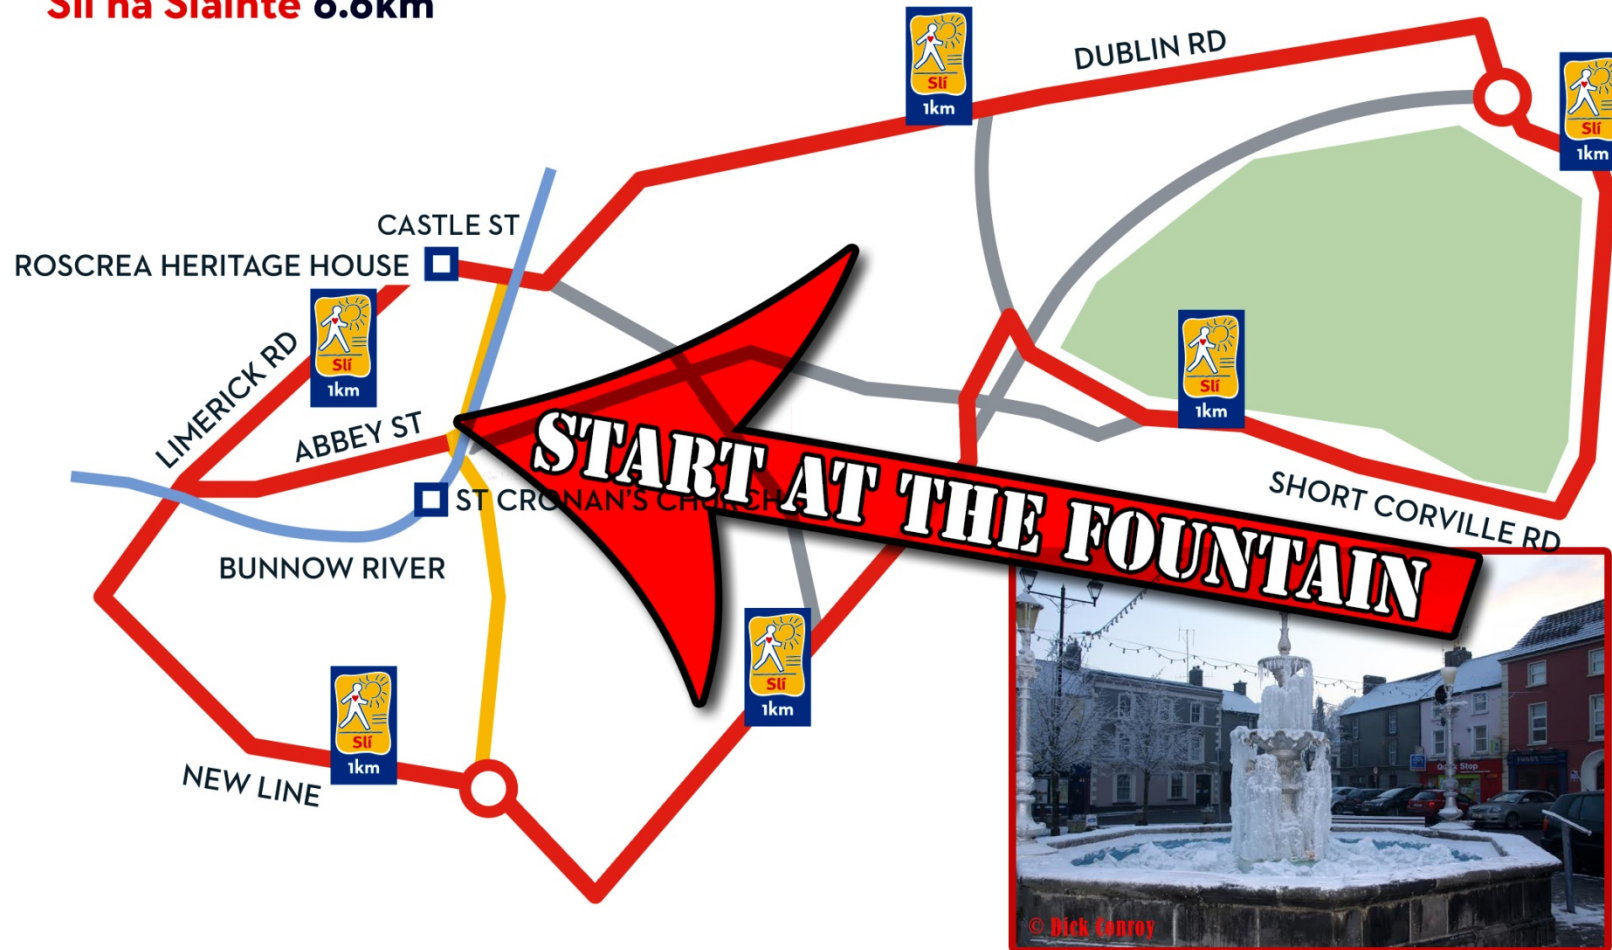

Roscrea
Slí na Sláinte 6.6km

The Walk starts at the Fountain in Rosemary Square and heads down Abbey Street. When you get to the T junction with Limerick Road, you can either turn left or right and following the RED line, you will return via Abbey Street again to the fountain on completion.