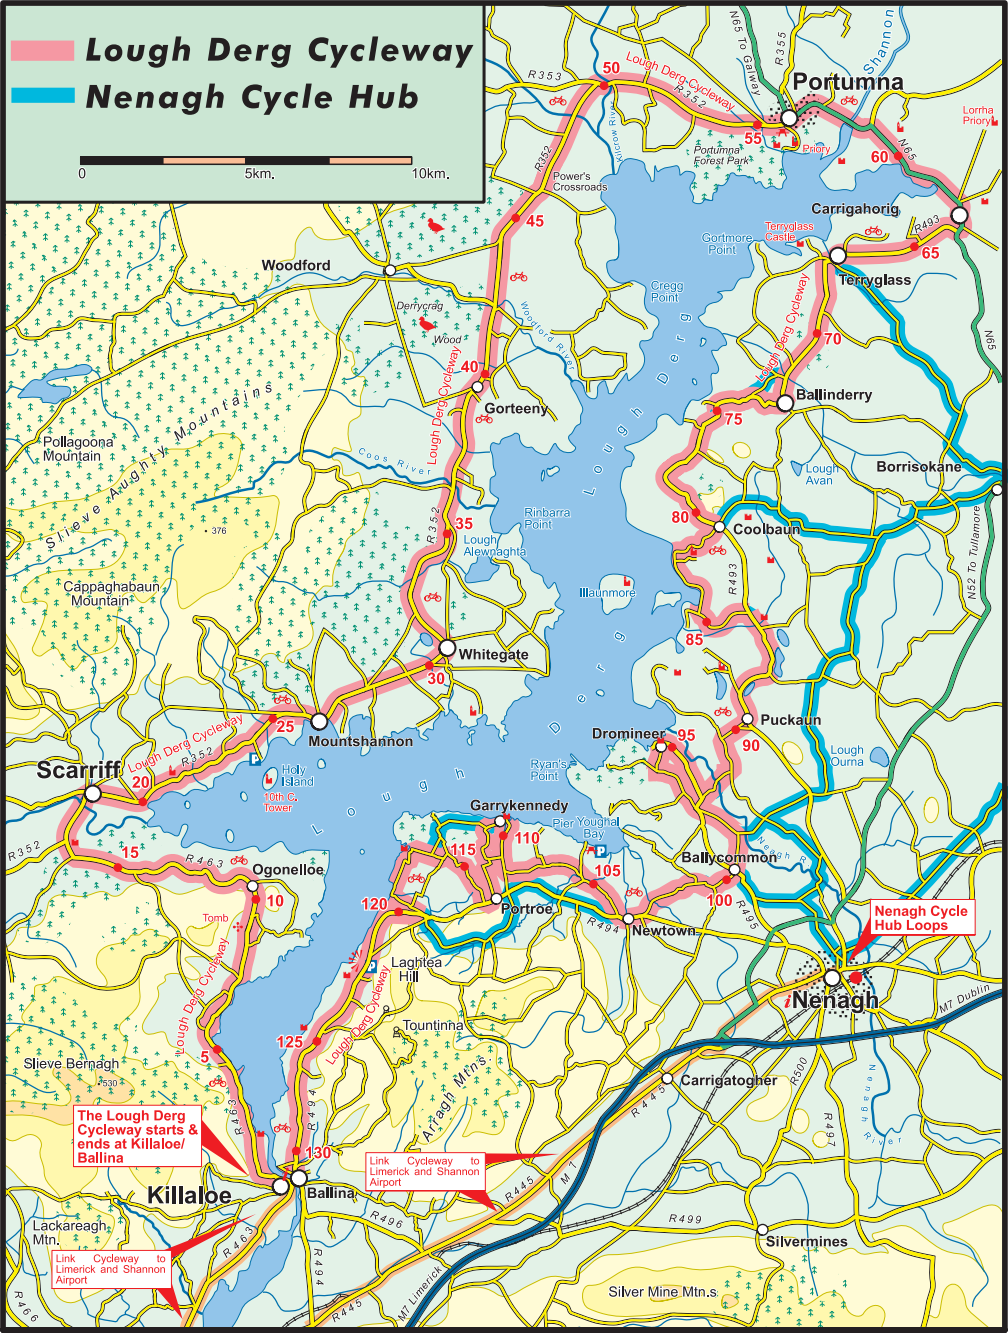

Lough Derg Cycleway

Nenagh Cycle Hub

The Lough Derg Cycleway starts & ends at Killaloe/Ballina

Link Cycleway to Limerick and Shannon Airport

Link Cycleway to Limerick and Shannon Airport

Nenagh Cycle Hub Loops